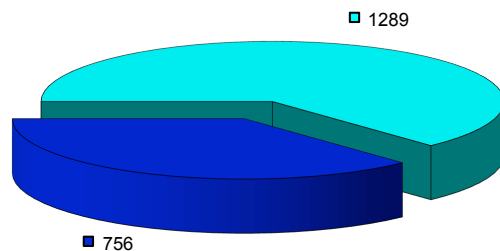

Technique
2045 interventions URGENTES

- Urgentes : Ouverture PCC 7h-19h (1284)
- Urgentes : Hors ouverture PCC + week-end (756)