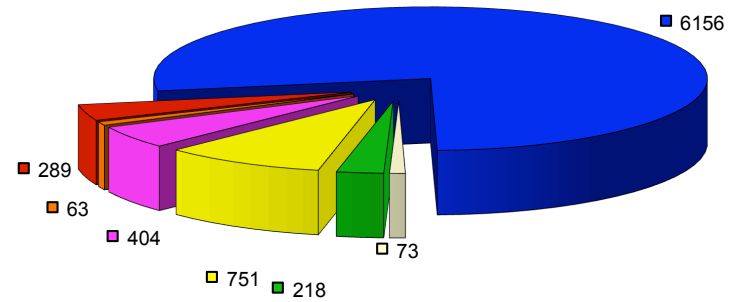

### Technique 7954 interventions

### Technique 7954 interventions

Technique  
**7954 interventions**

- CVSE - PCC : 12h-13h (253)
- CVSE - PCC : 18h-19h (37)
- CVSE - PCC : 7h-12h et 13h-18h (6157)
- 24/24 Technique - PCC : 12h-13h (31)
- 24/24 Technique - PCC : 18h-19h (105)
- 24/24 Technique - PCC : 7h-12h et 13h-18h (1371)

- CVSE ouverture PCC : 7h-19h (6156)
- CVSE weekend jour : 7h-19h (73)
- CVSE weekend nuit : 19h-7h (218)
- 24/24 ouverture PCC : 7h-19h (751)
- 24/24 Weekend jour : 7h-19h (404)
- 24/24 weekend nuit : 19h-7h (63)
- 24/24 hors ouverture PCC (289)