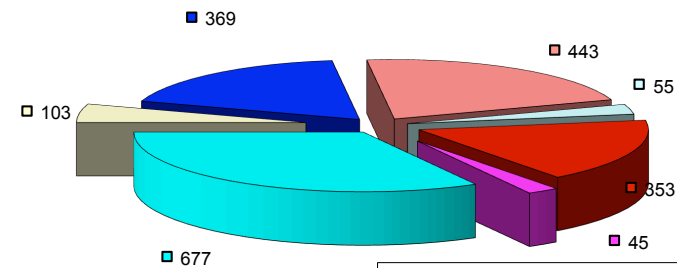

- Chauffage (103)
- Sanitaire (369)
- Ventilation (443)
- Installations spéciales (55)
- Courant fort (353)
- Courant faibles (45)
- Autres (677)